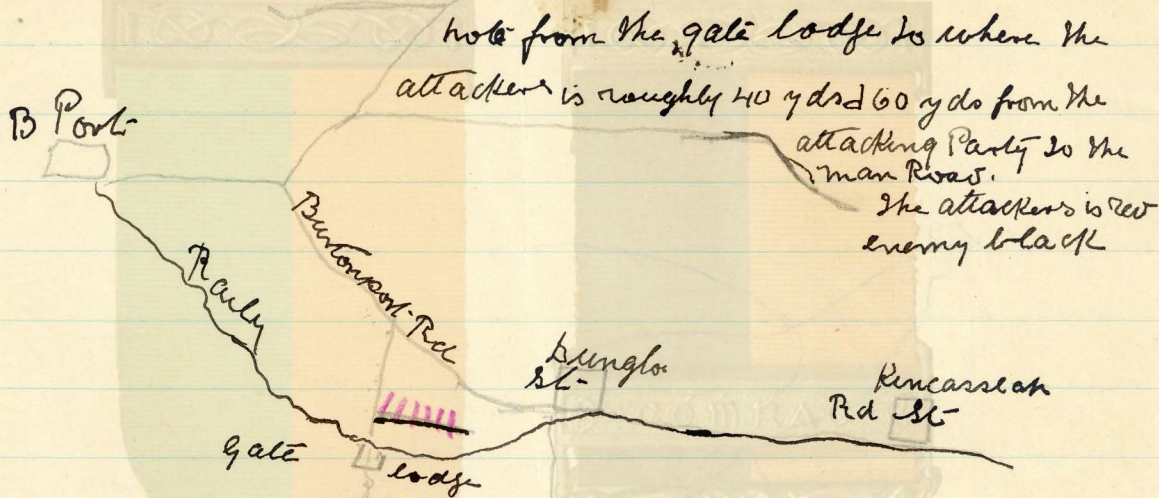

Military Archives

Military Service Pensions Collection

Military Archives

CLENTIES BARRACK ATTACK
APRIL. 1921.

Military Service
Pensions Collection

ATTACK ON CARRIGART R.I.C BKS. MAY 14. 1921.

AMBUSH OF R.I.C IN DUNGLOE, BY I.R.A July 5 1920

Military Archives

This is the map of the Lackenna hold up

The R.C.C

were coming in

3 about until the
came to the gate
lodge. then the

extended out.

The attacking party is
behind a ditch

This is an attack which to be used explain