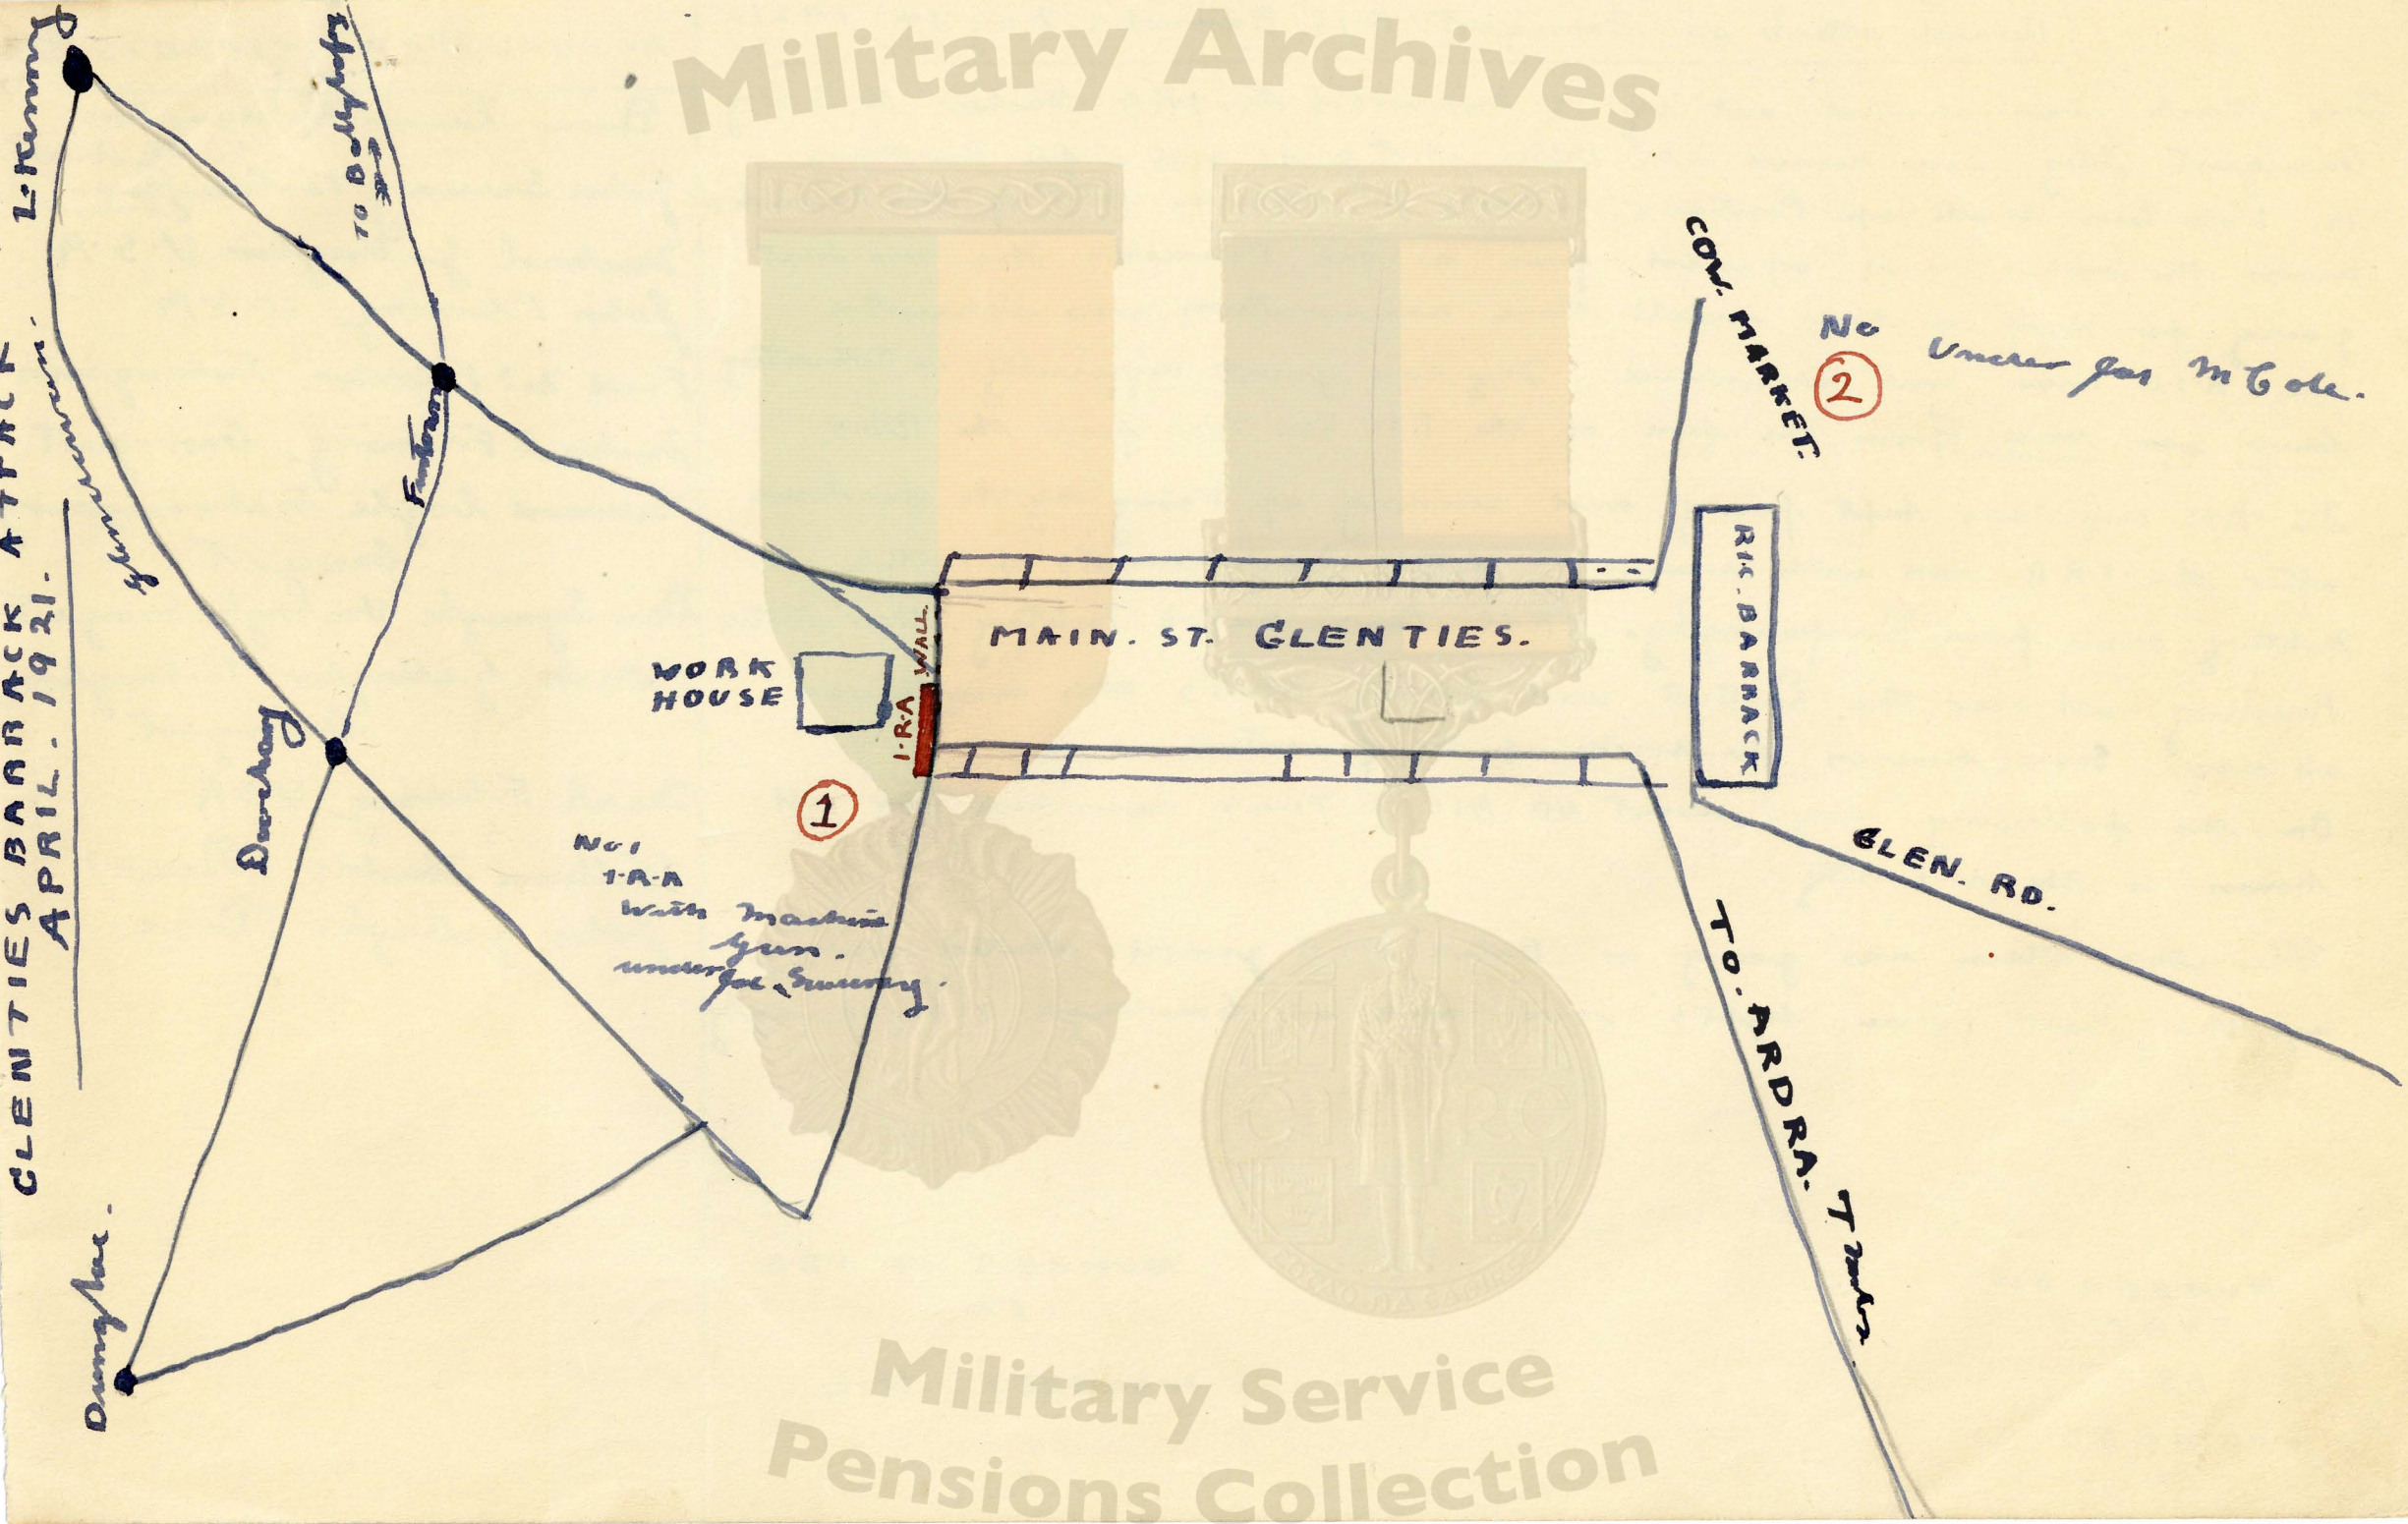

Military Archives

CLENTIES BARRACK ATTACK
APRIL. 1921.

Military Service
Pensions Collection