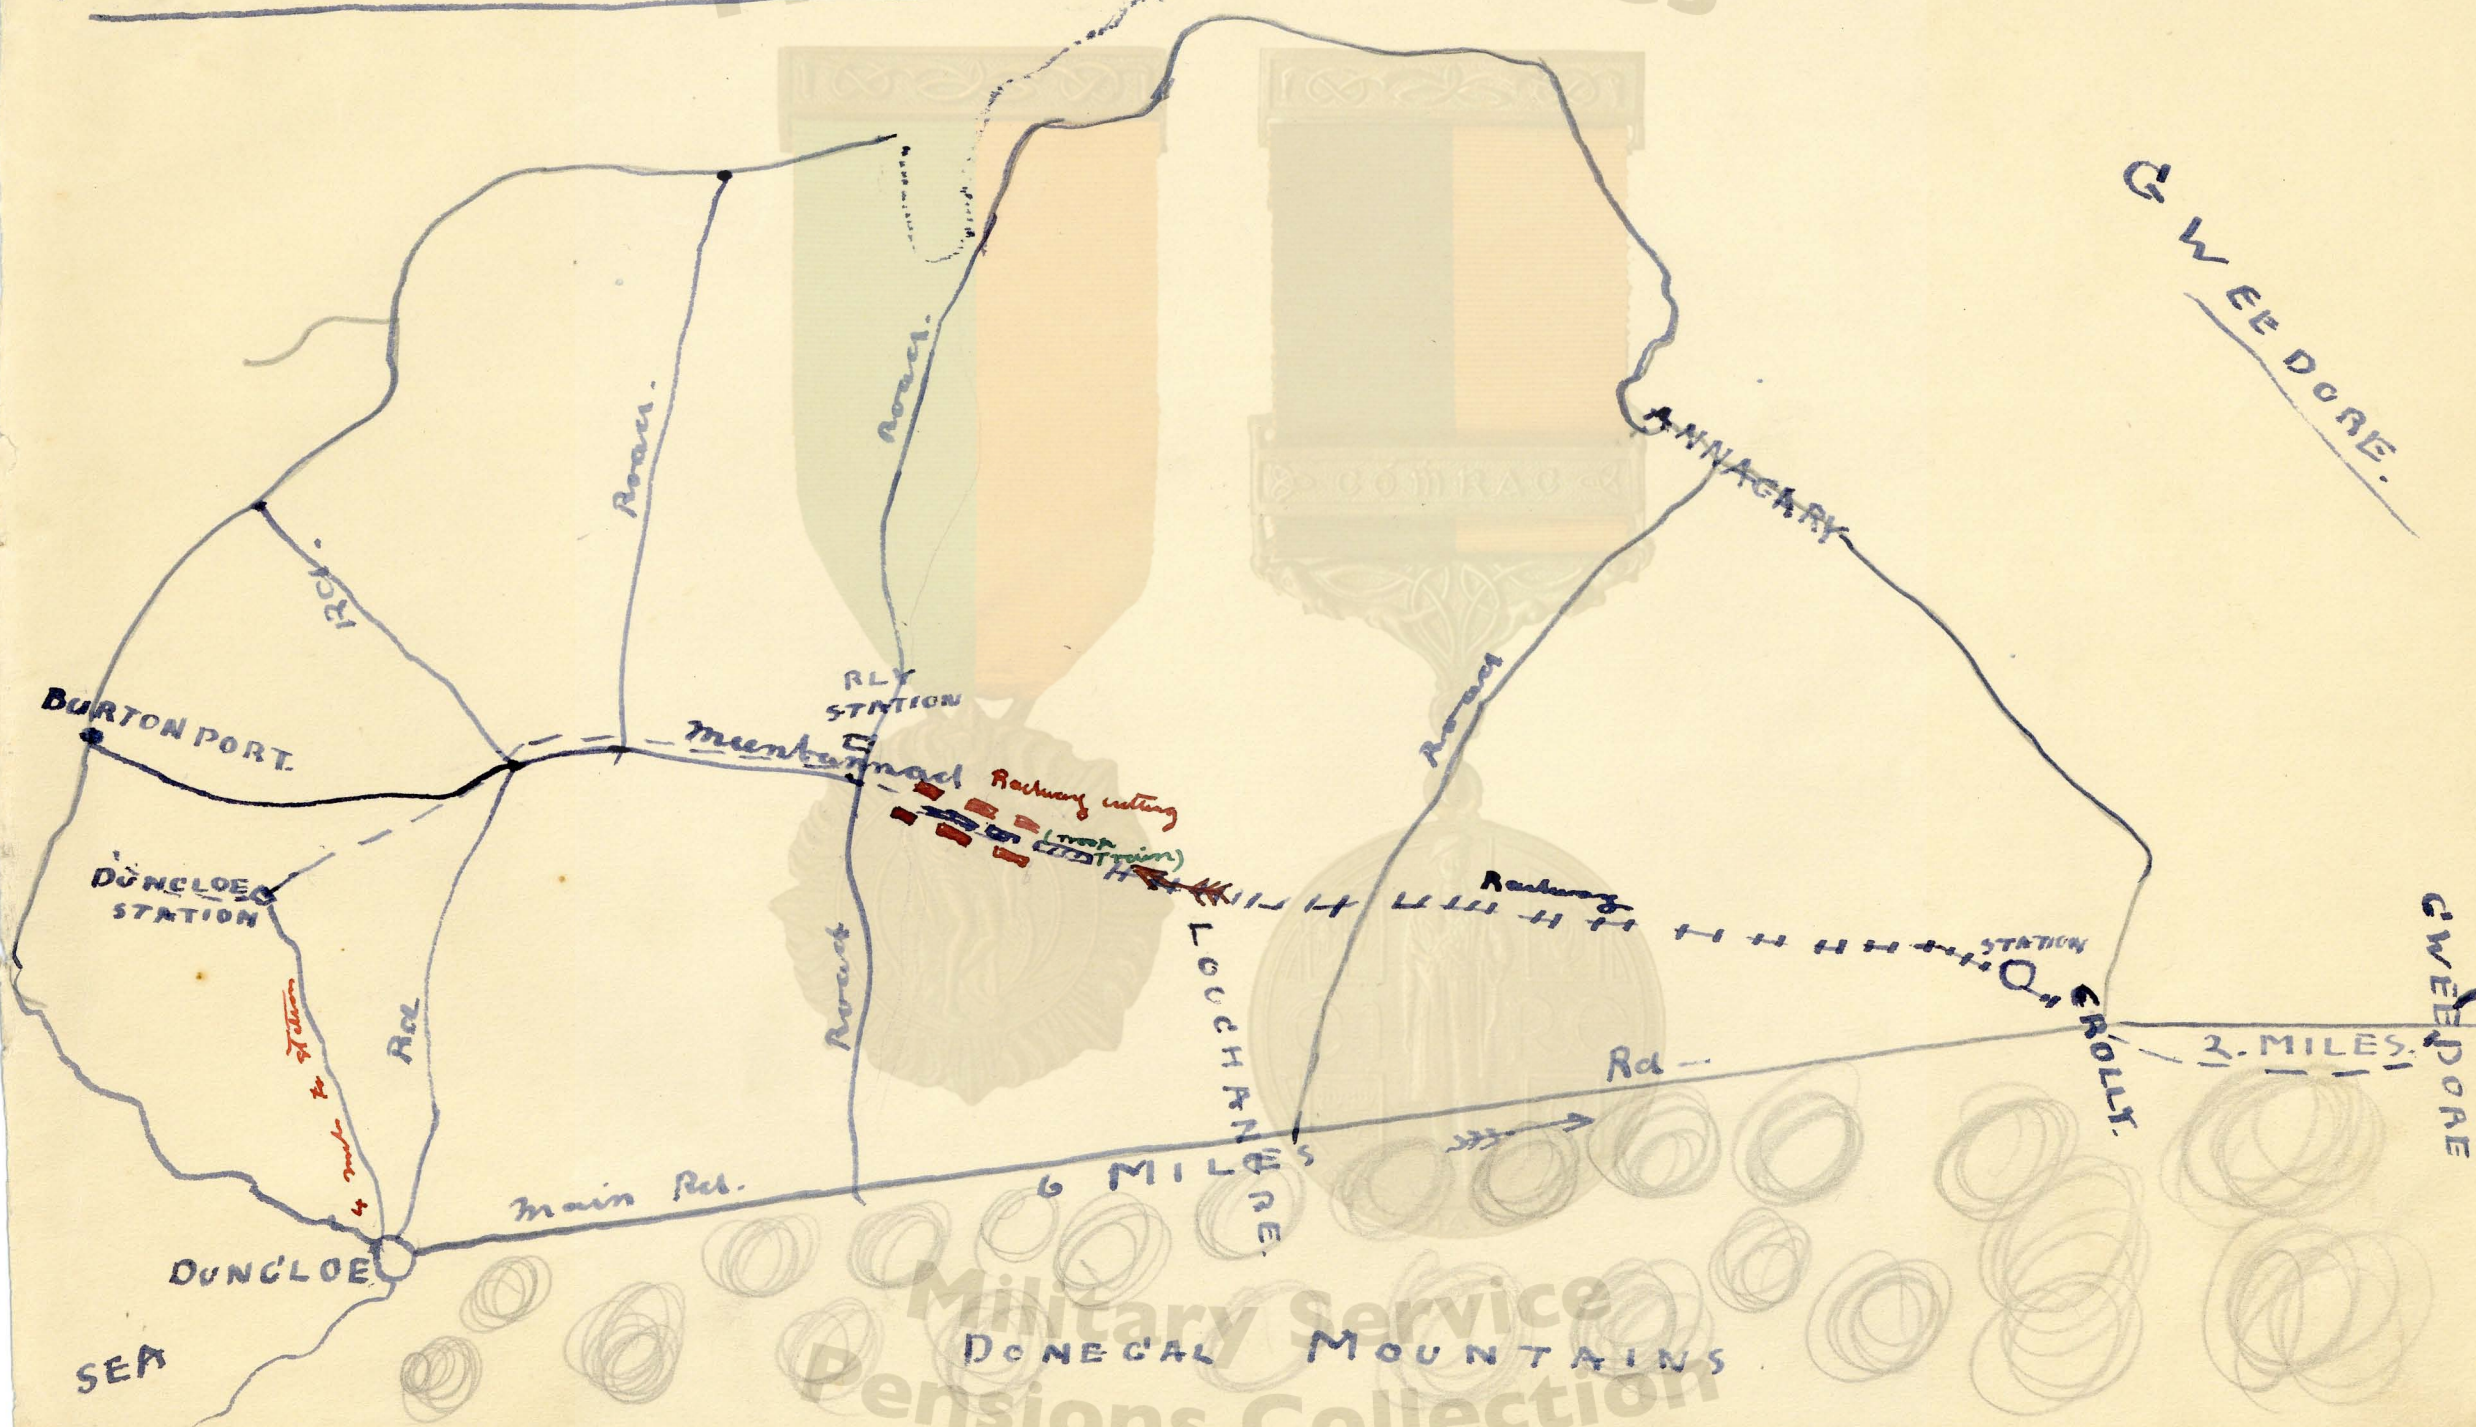

APRIL. 1st 1921.

RIVER. FOYLE.

BRITISH MILITARY POST BOMBEE.

ELECTRIC
LIGHT
STATION
FOR
Dung City

FOXES
LANE.

British Military Post

STRAND ROAD.

WALL.

WATERLOO PLACE

GUILD HALL
S.Q

MARCH 1921 BARRACK ATTACK.

Military Service Pensions Collection

Mountains

JANUARY 1921. TROOP TRAIN AMBUSH. AT MEENBANAD.

Military Service Pensions Collection

CROKLY. TROOP TRAIN AMBUSH JANUARY 1921.

Military Archives

This is the map of the Lackenna hold up

The R.C.C

were coming in

3 about until the
came to the gate
lodge. then the

extended out.

The attacking party is
behind a ditch

This is an attack which to be used explain

P. O. S.

Lackanagh
Ambush.

August 8th 1920.

B. Port
STATION.

Dungloe Rd.
STATION

Highwoodagh
Rd. Station.

RAILWAY.

to
Dungloe
↓