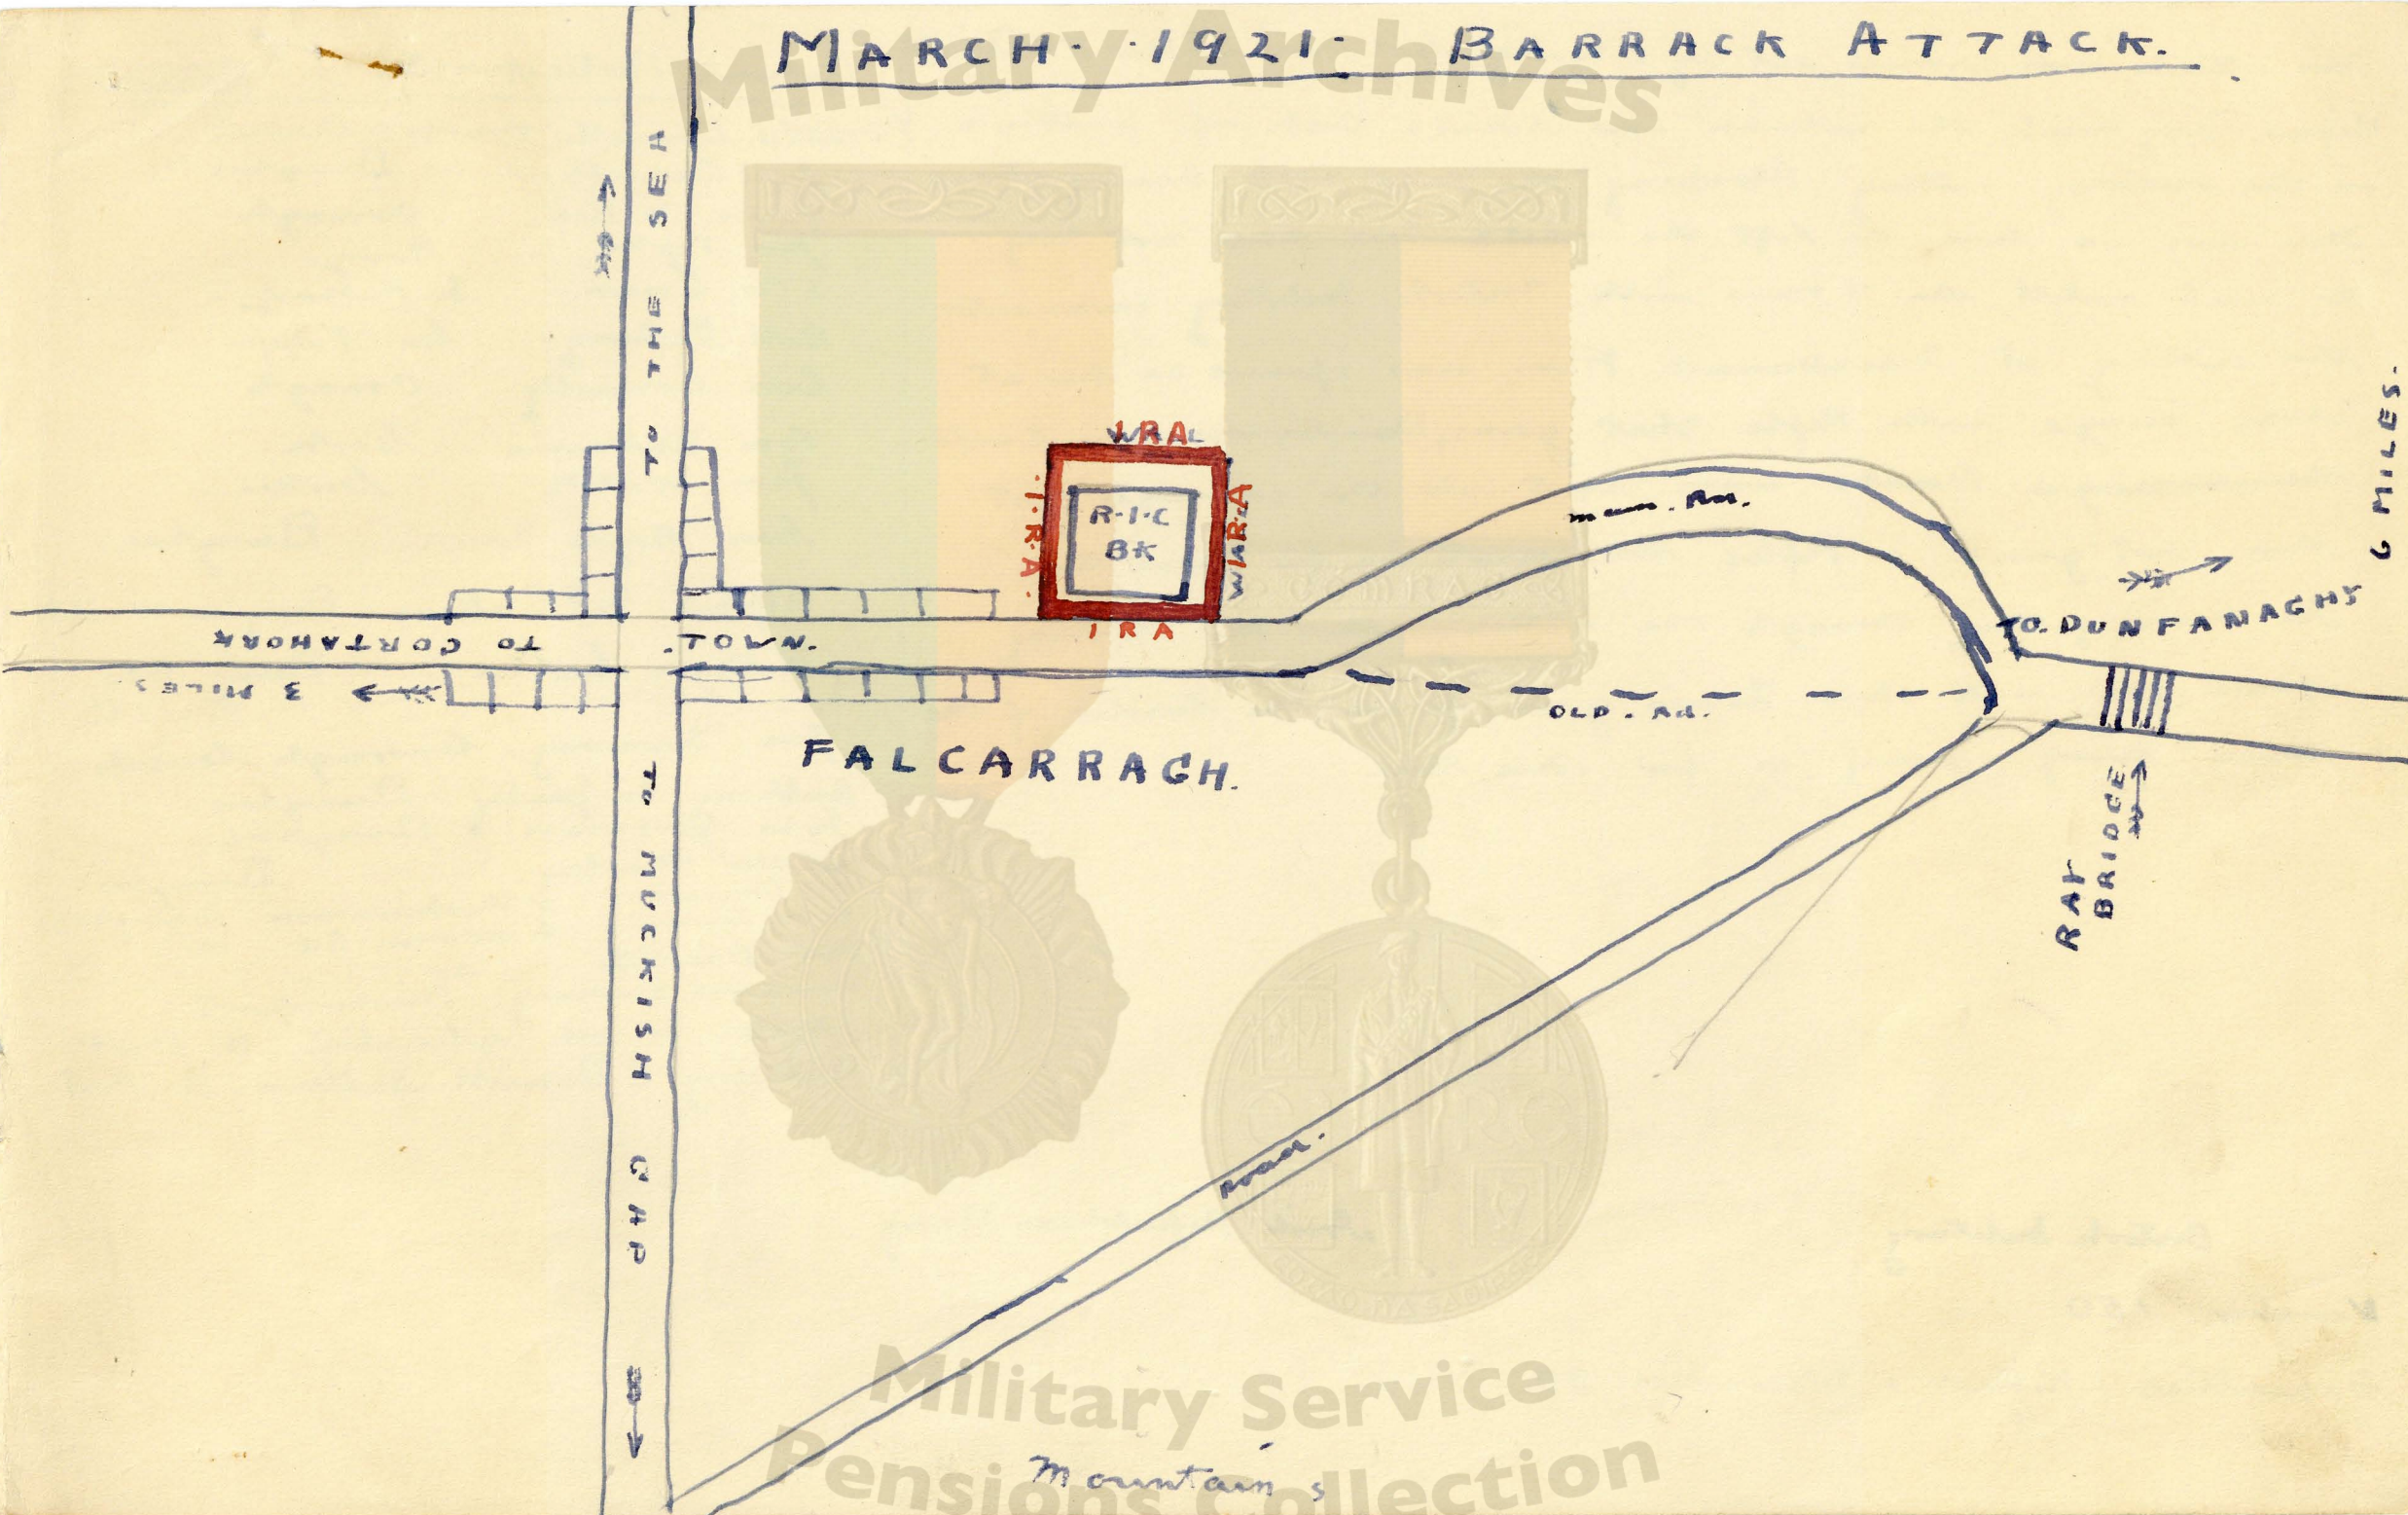

MARCH 1921 BARRACK ATTACK.

Military Service Pensions Collection

Mountains