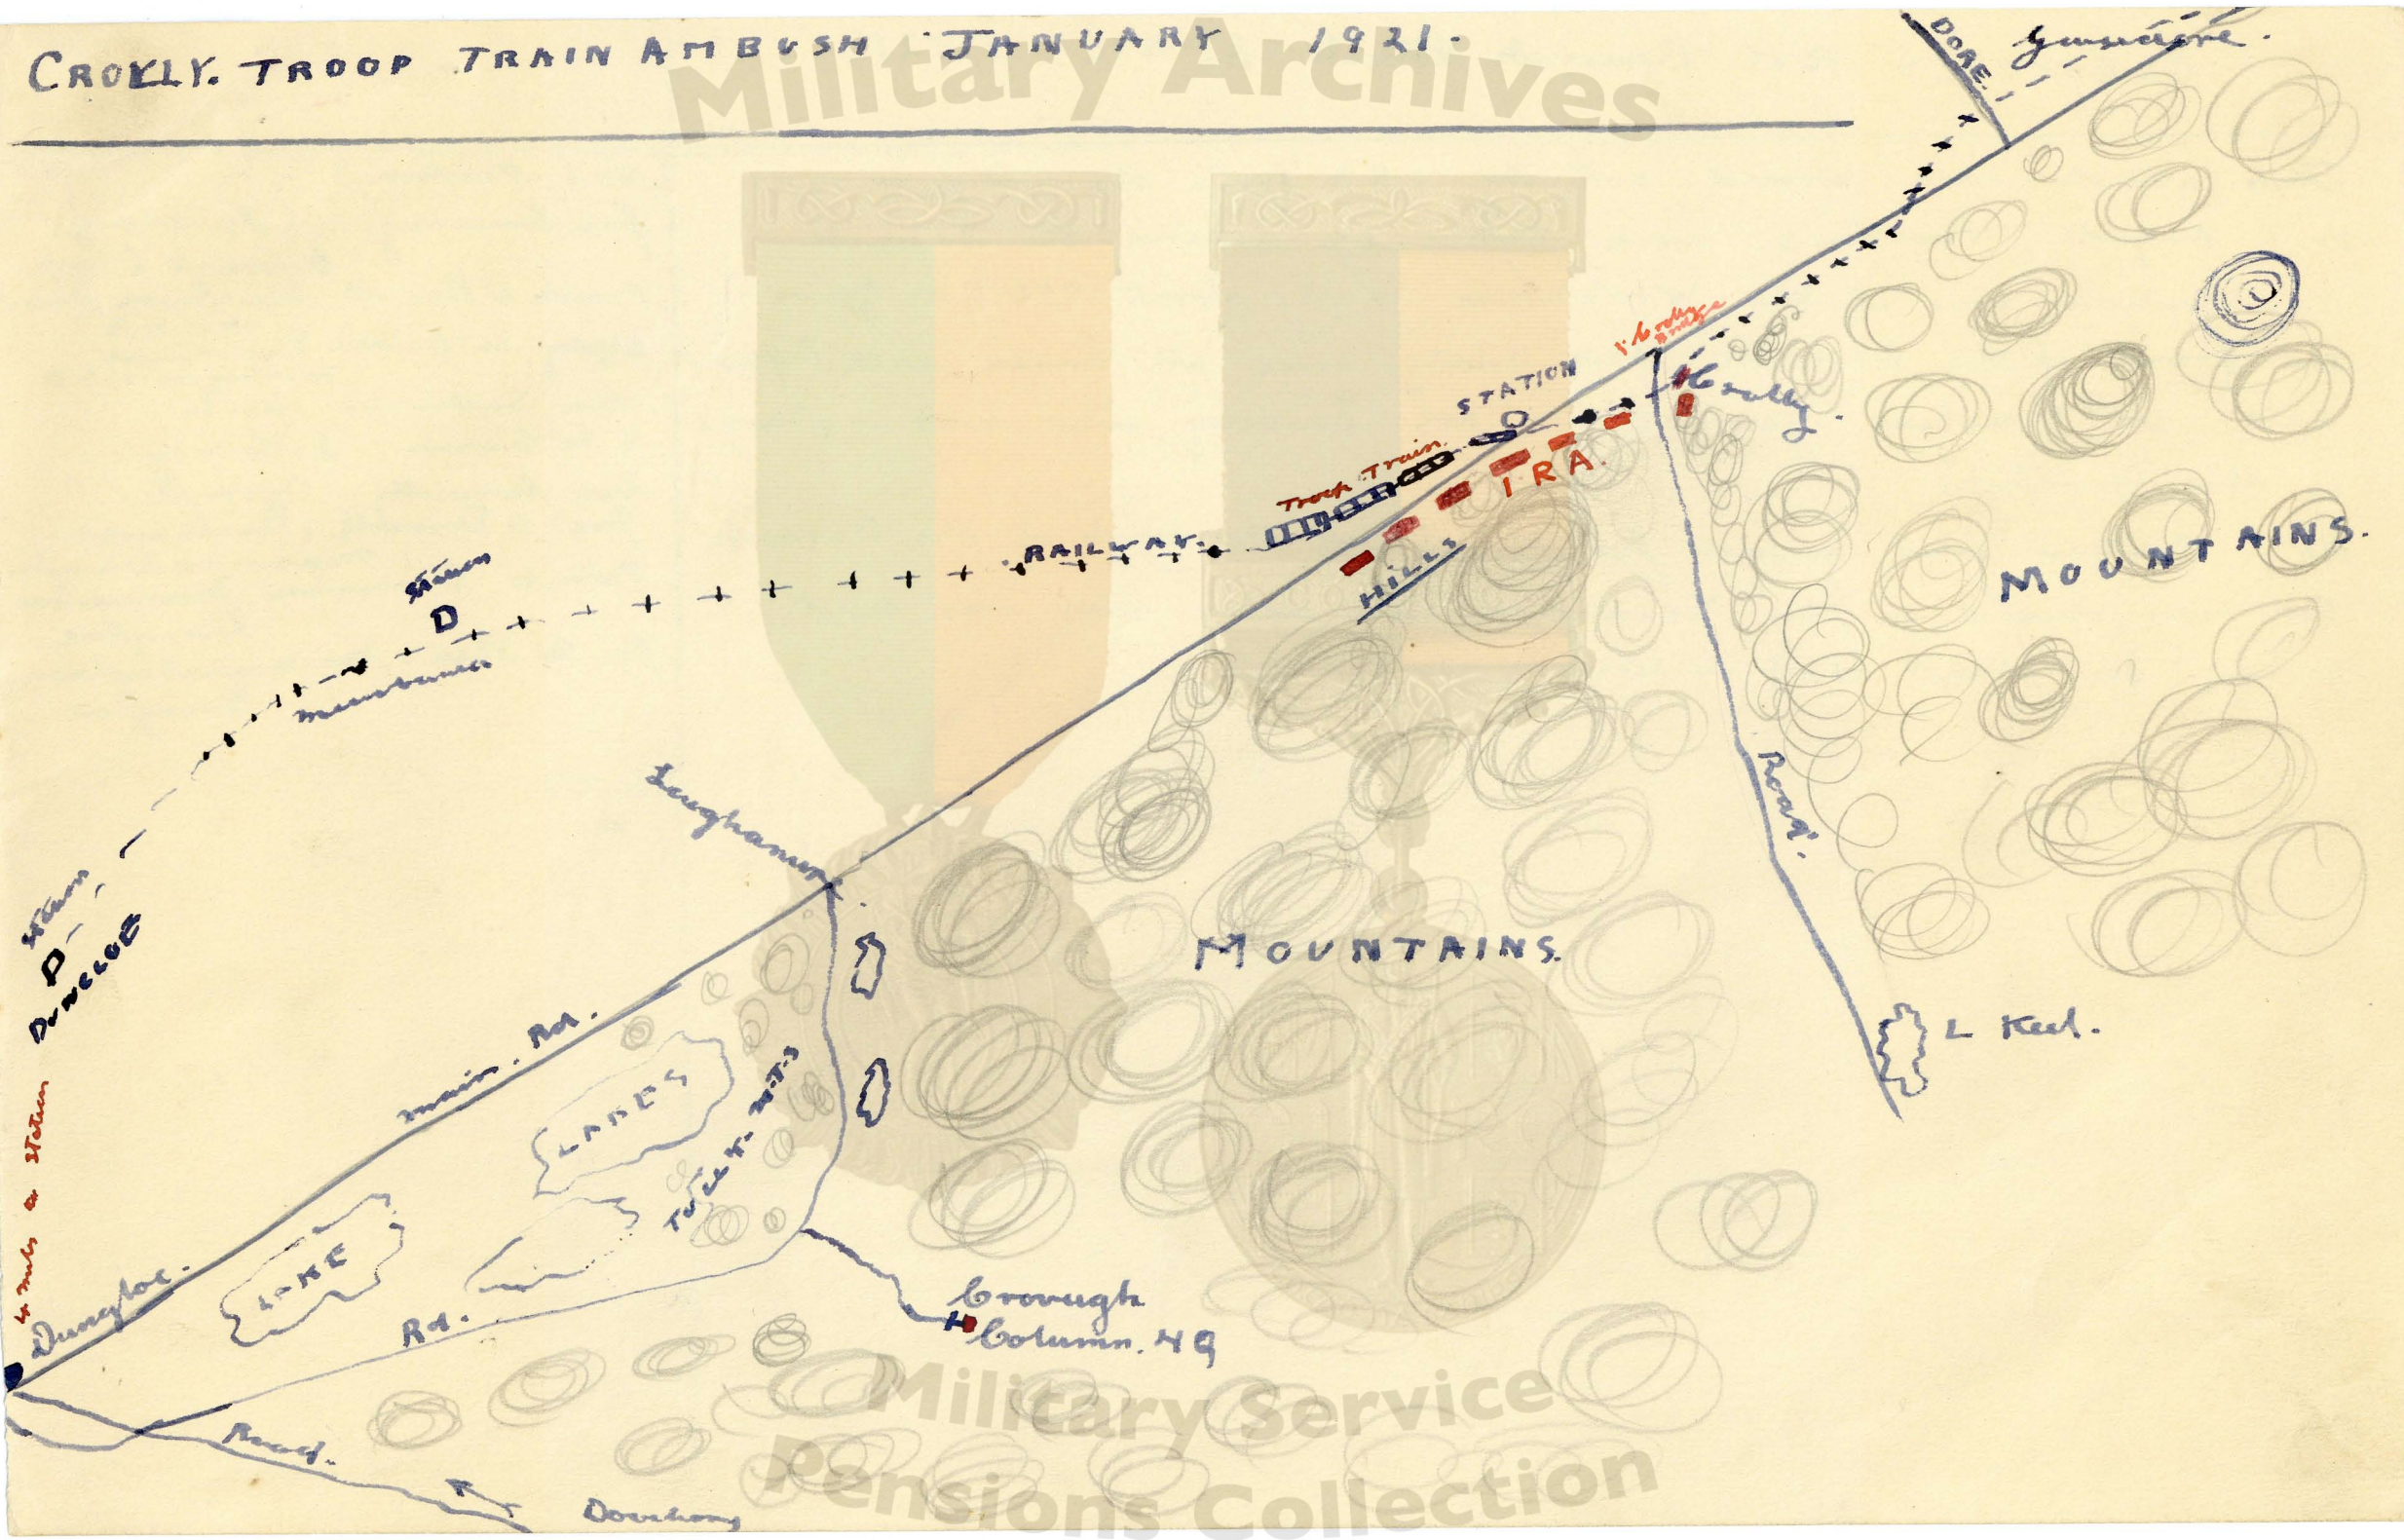

WATERLOO PLACE

GUILD HALL
S.Q

MARCH 1921 BARRACK ATTACK.

Military Service Pensions Collection

Mountains

JANUARY 1921. TROOP TRAIN AMBUSH. AT MEENBANAD.

Military Service Pensions Collection

CROKLY. TROOP TRAIN AMBUSH JANUARY 1921.

Military Archives

Military Service Pensions Collection

Military Archives

CLENTIES BARRACK ATTACK
APRIL. 1921.

Military Service
Pensions Collection

ATTACK ON CARRIGART R.I.C BKS. MAY 14. 1921.

AMBUSH OF R.I.C IN DUNGLOE, BY I.R.A July 5 1920

Military Archives

This is the map of the Lackenna hold up

The R.C.C

were coming in

3 about until the
came to the gate
lodge. then the

extended out.

The attacking party is
behind a ditch

This is an attack which to be used explain

P. O. S.

Lackanagh
Ambush.

August 8th 1920.

B. Port
STATION.

Dungloe Rd.
STATION

Highwoodagh
Rd. Station.

RAILWAY.

to
Dungloe
↓