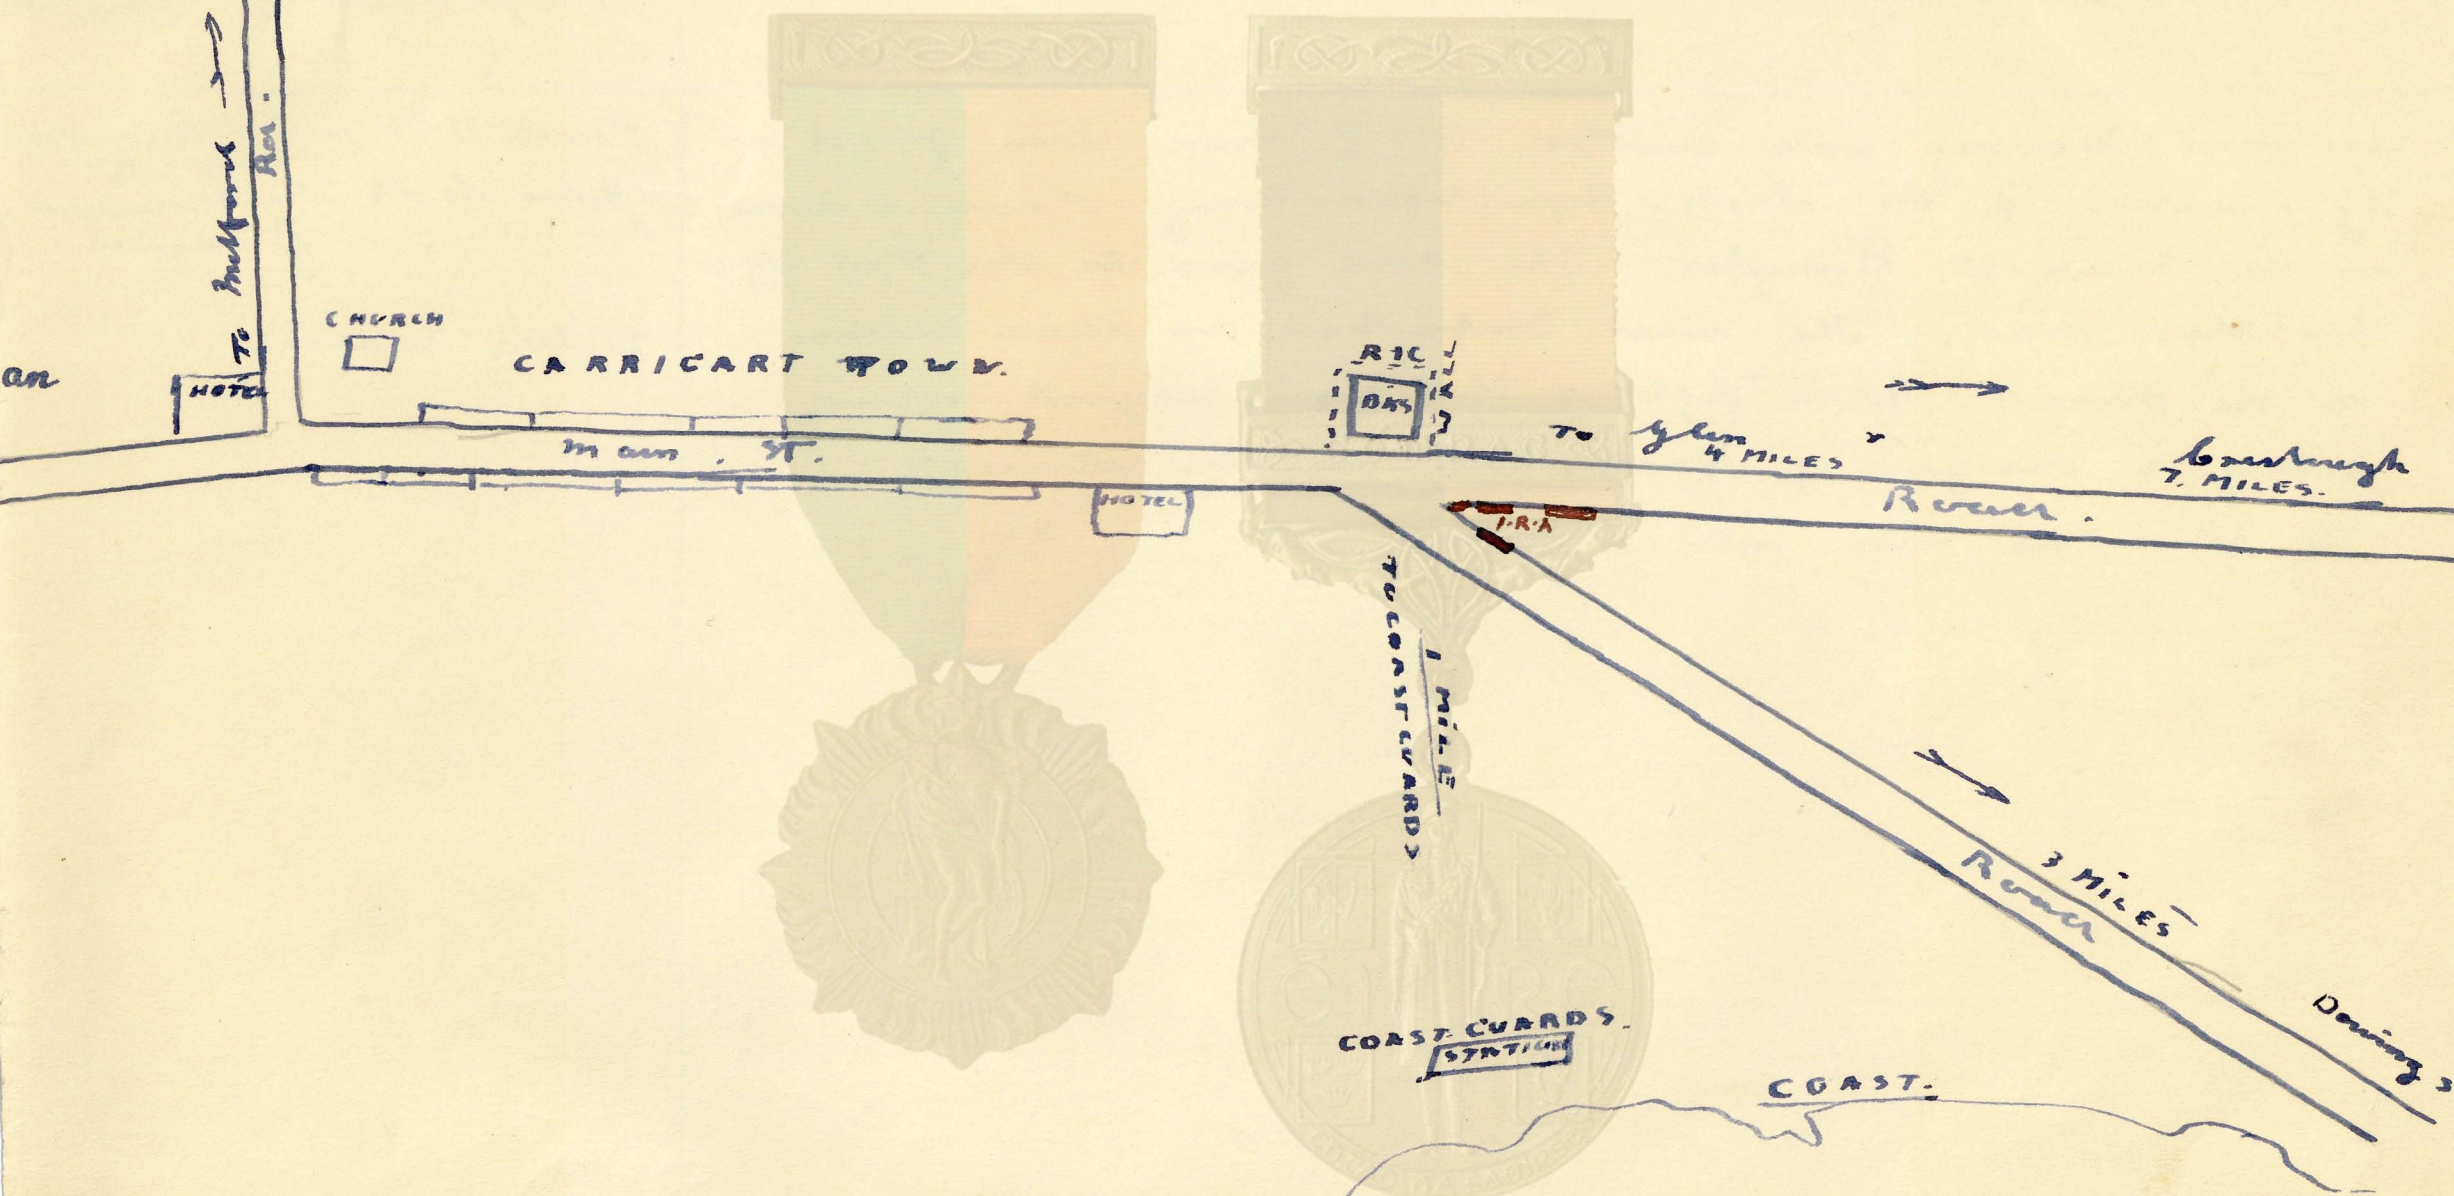

ATTACK ON CARRIGART R.I.C BKS. MAY 14. 1921.